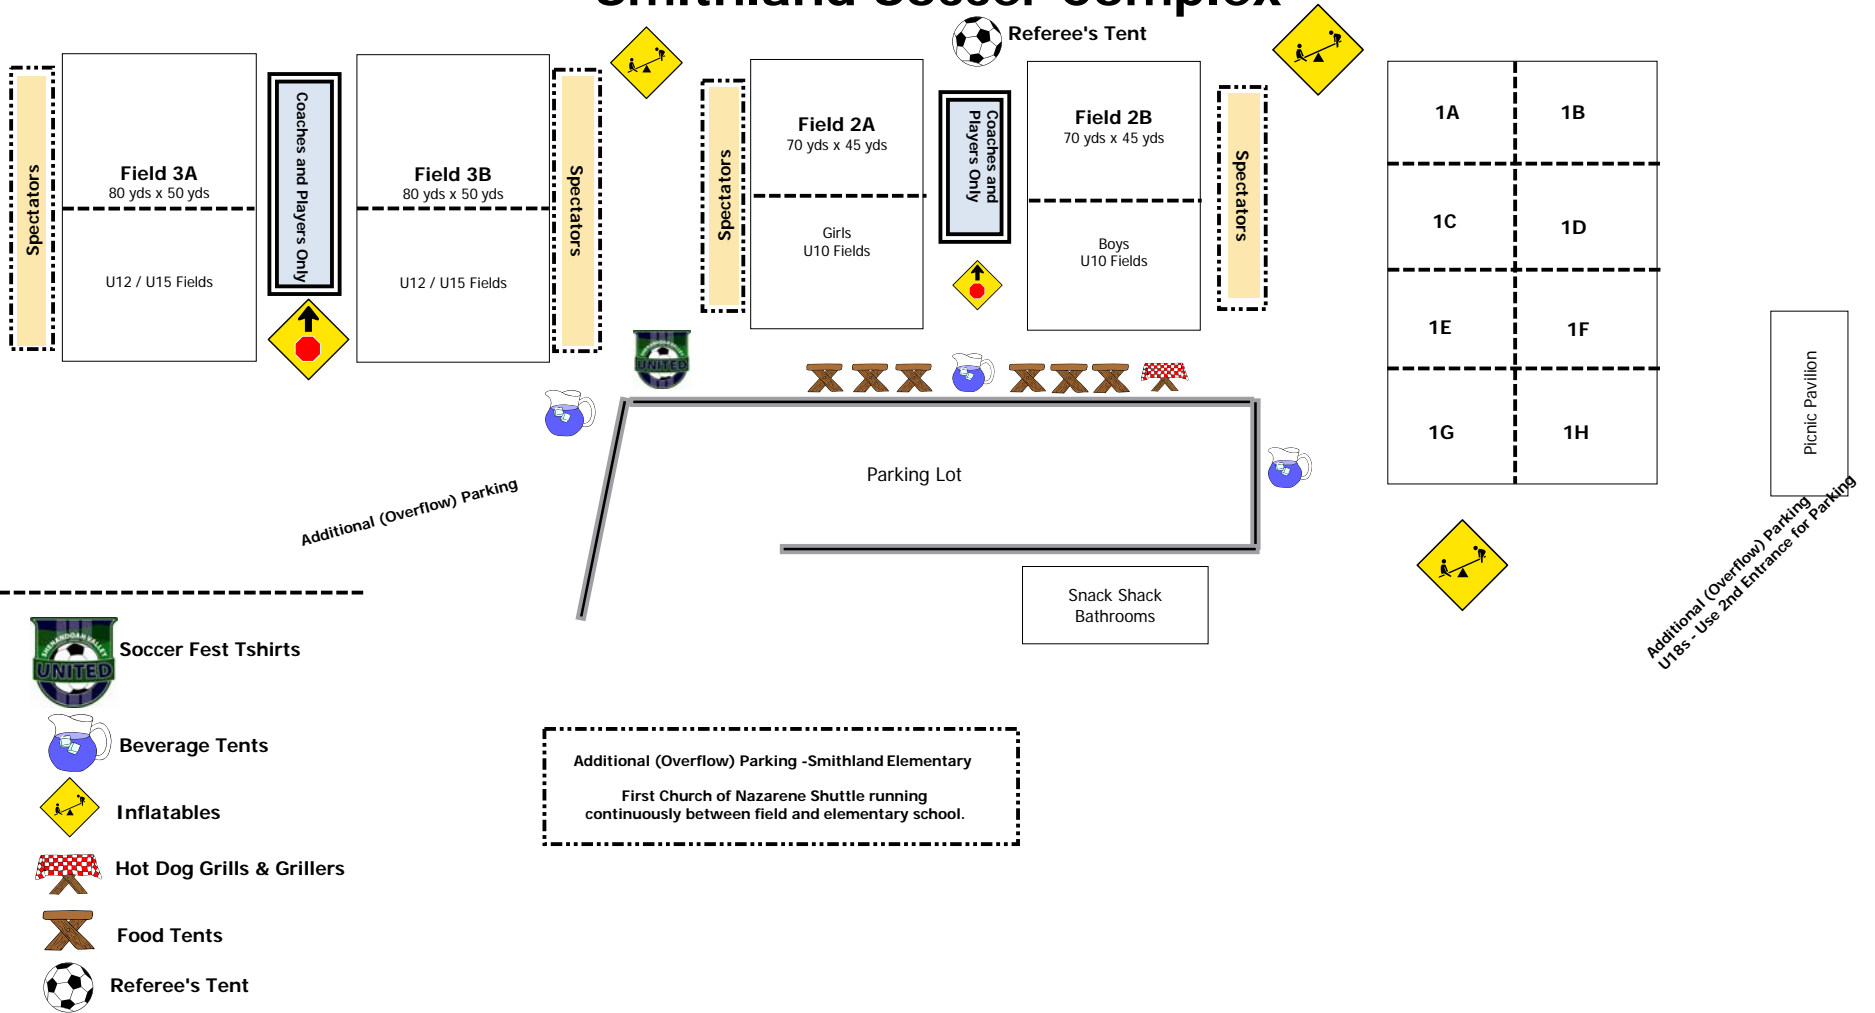

Smithland Soccer Complex

-  Soccer Fest Tshirts
-  Beverage Tents
-  Inflatables
-  Hot Dog Grills & Grillers
-  Food Tents
-  Referee's Tent

Additional (Overflow) Parking - Smithland Elementary
 First Church of Nazarene Shuttle running continuously between field and elementary school.

Additional (Overflow) Parking
 U18s - Use 2nd Entrance for Parkings