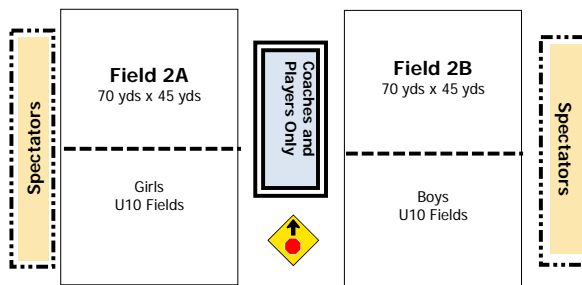

Smithland Soccer Complex

Fields 1A-1D
25 x 30 yds
U5/U6 Coed Fields

Fields 1E-1H
30 x 40 yds
U7/U8 Coed Fields

Additional (Overflow) Parking
Use 2nd Entrance for Parking

Additional (Overflow) Parking