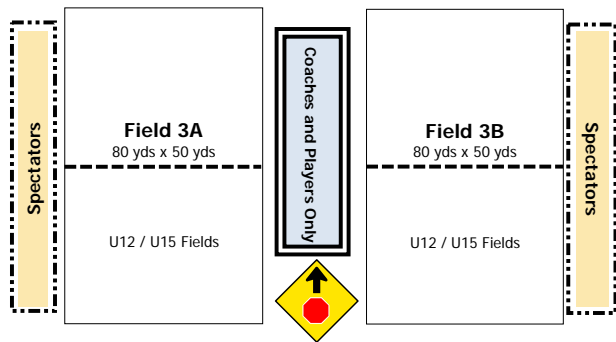

Smithland Soccer Complex

Fields 1A-1D
25 x 30 yds
U5/U6 Coed Fields

Fields 1E-1H
30 x 40 yds
U7/U8 Coed Fields

Additional (Overflow) Parking
Use 2nd Entrance for Parking

Additional (Overflow) Parking